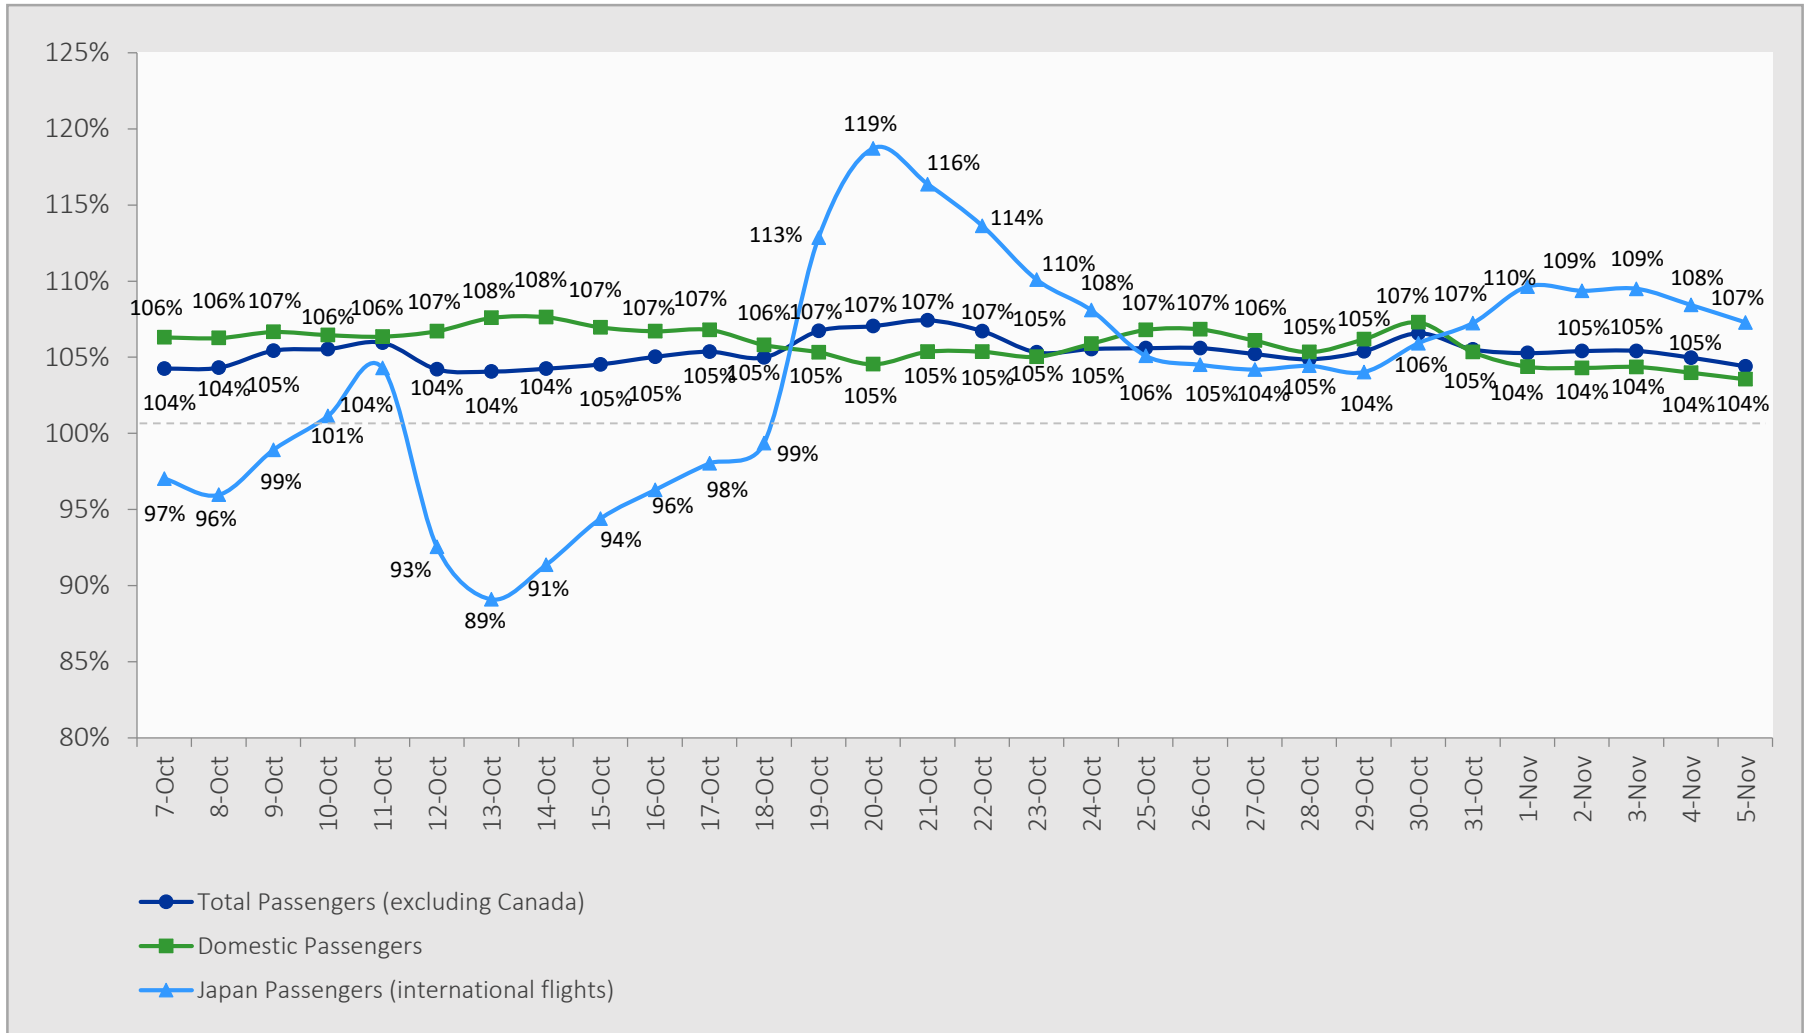

7-Day Moving Average Daily Passenger Volume

2019 Volume as Percentage of 2018 Volume

Through November 5, 2019

Source: HVCB analysis based on data from DBEDT

Note: Passenger volume figures include both visitors and residents. Total includes other international passengers.