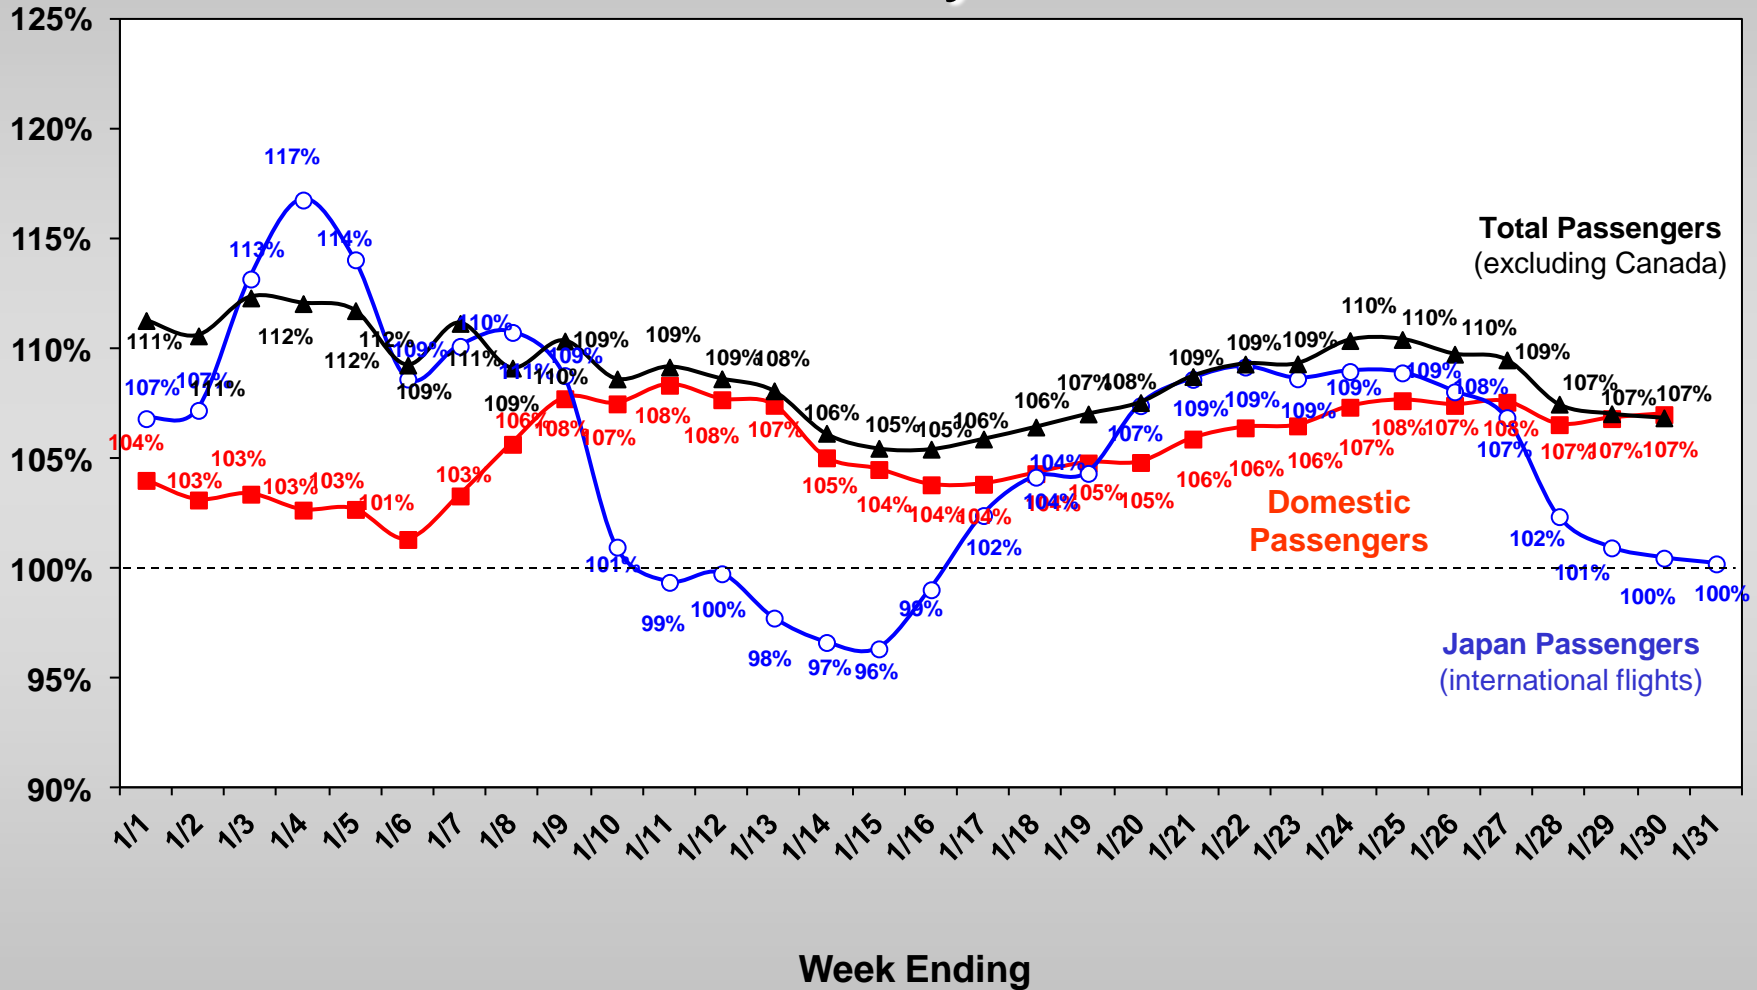

# 7-Day Moving Average Daily Passenger Volume

(2012 Volume as Percentage of 2011 Volume)

## January 2012

Source: HVCB analysis based on data from DBEDT

Note: Passenger volume figures include both visitors and residents