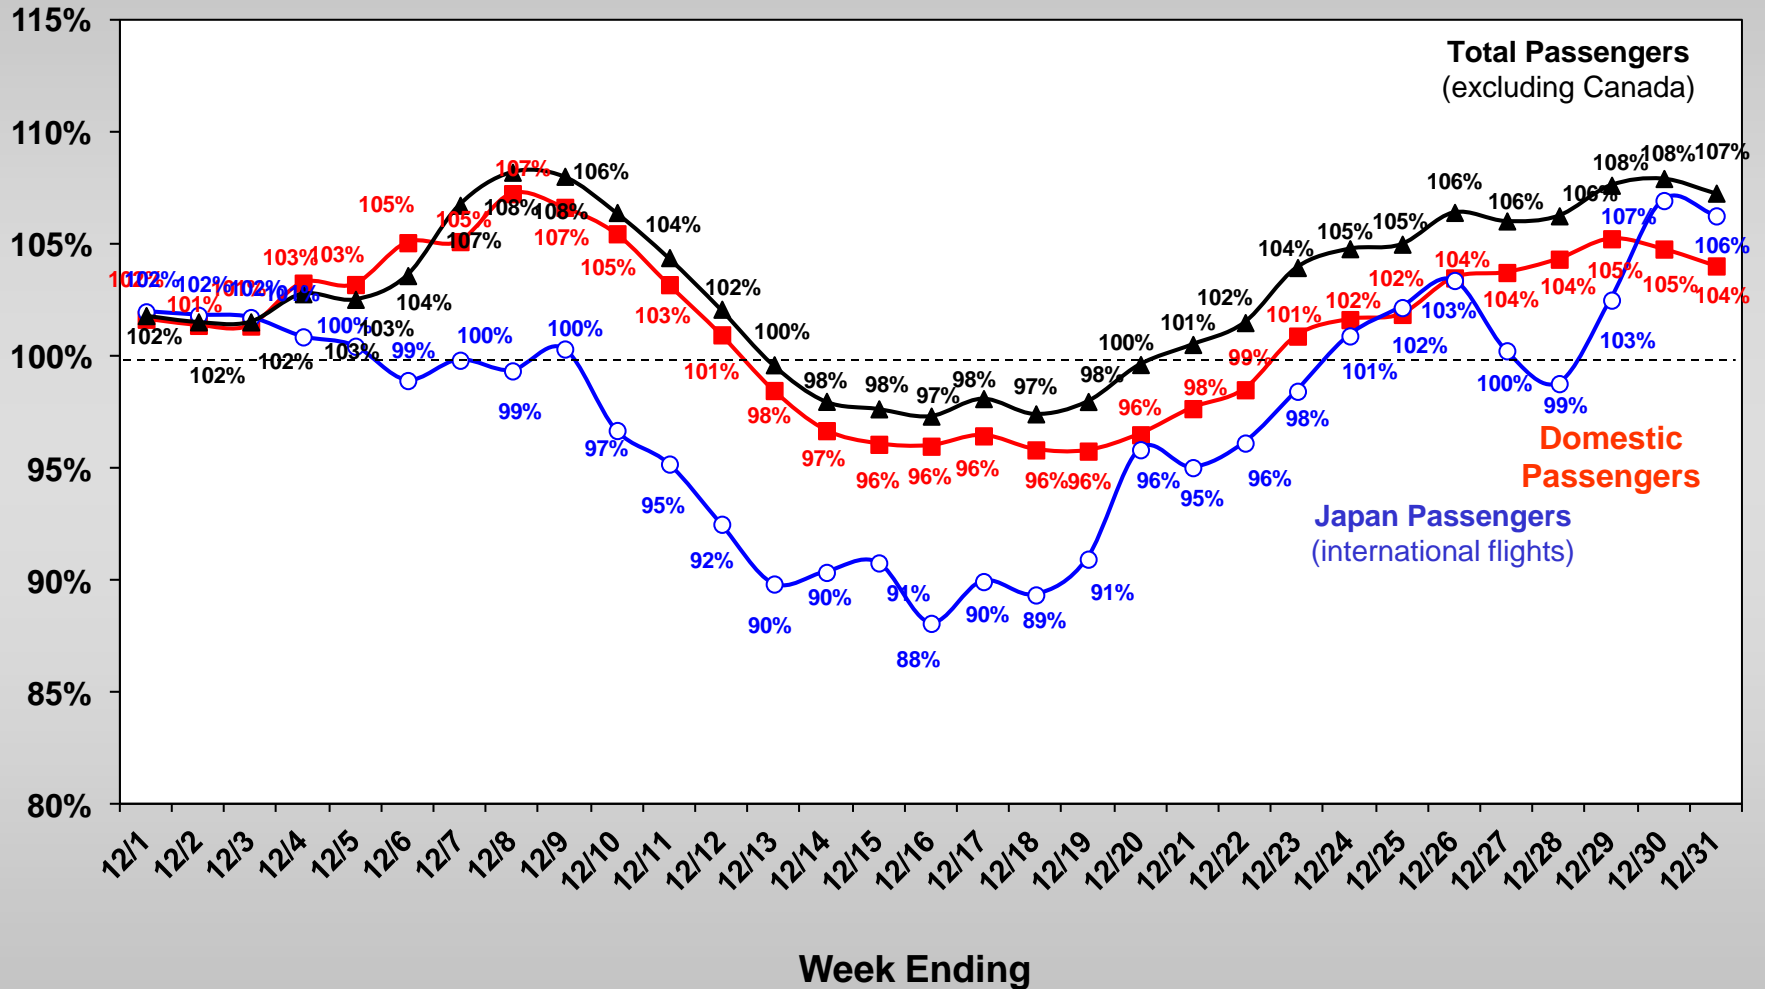

7-Day Moving Average Daily Passenger Volume

(2011 Volume as Percentage of 2010 Volume)

December 2011

Source: HVCB analysis based on data from DBEDT

Note: Passenger volume figures include both visitors and residents