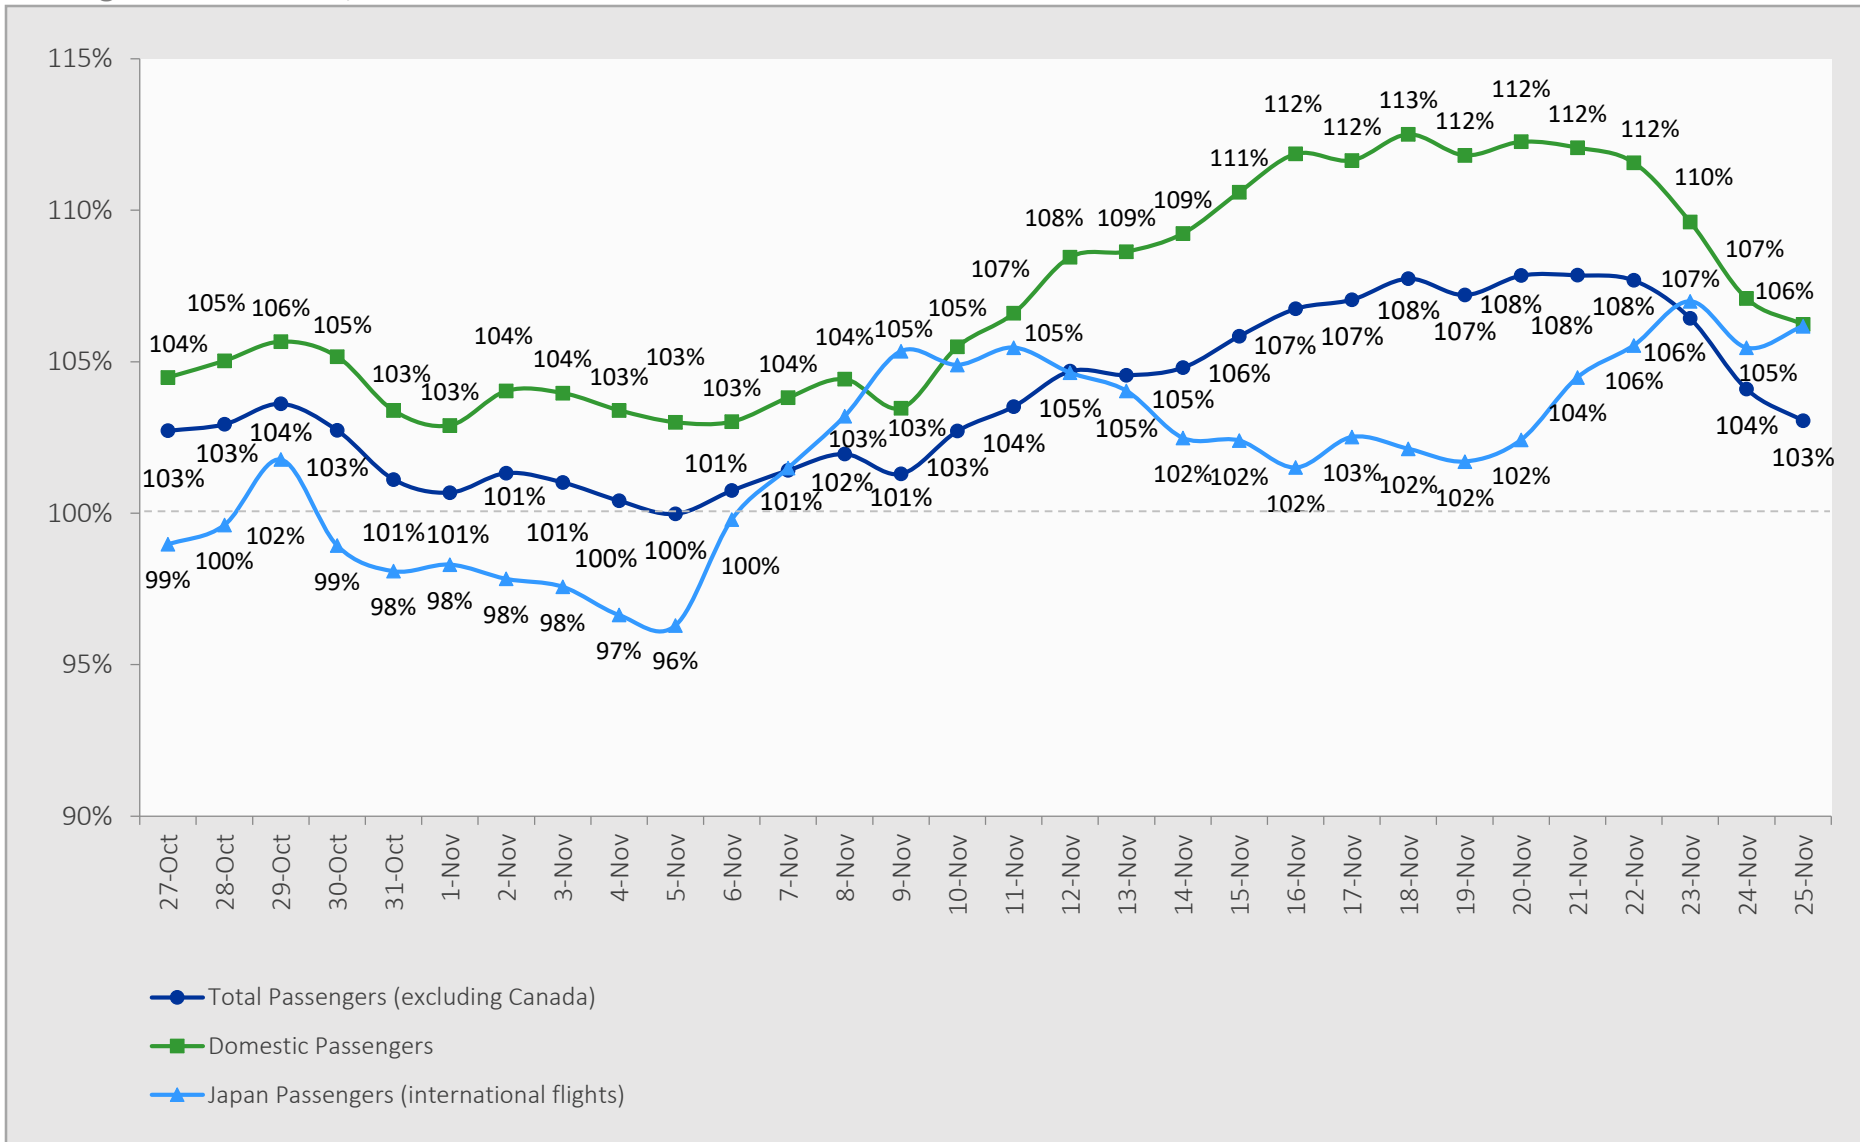

7-Day Moving Average Daily Passenger Volume

2018 Volume as Percentage of 2017 Volume

Through November 25, 2018

Source: HVCB analysis based on data from DBEDT

Note: Passenger volume figures include both visitors and residents. Total includes other international passengers.